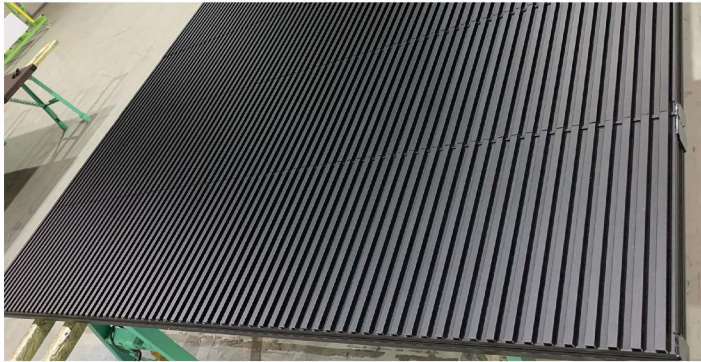

GARAGE DOOR PRODUCT DATA

Product Data

Aluminum Thickness	0.8-3.0mm
Grating Panel thickness 70mm	Material Thickness 0.8-1.2mm
Recommend Size	2488*2184mm
Wall Thickness	100mm/150mm
Standard Glass	N / A
Hardware	China Brand