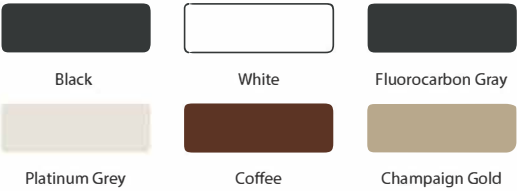

Optional Color