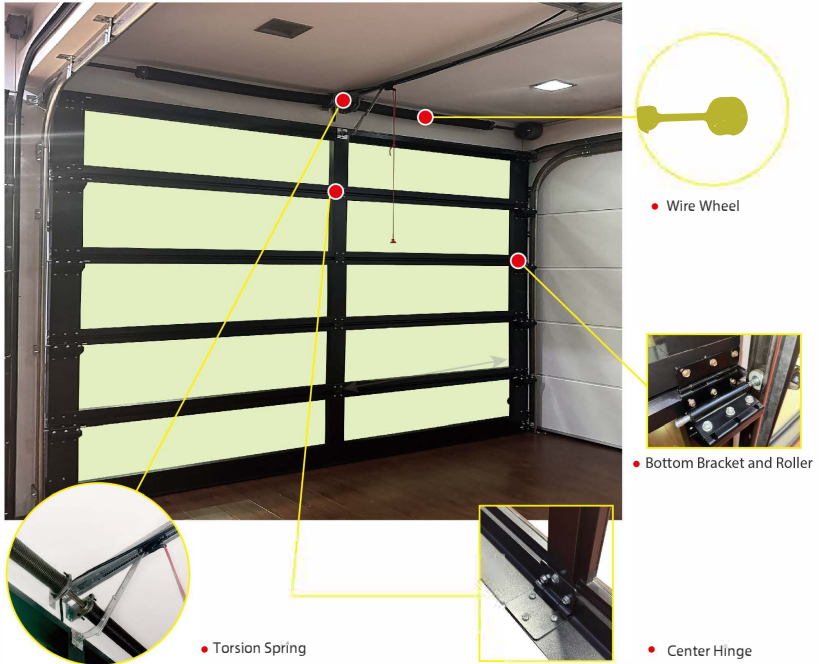

• Bottom Bracket and Roller

GARAGE DOOR PRODUCT DATA

Product Data

Aluminum Thickness	2.0-2.5mm
Glass Panel	2483*541mm
Recommend Size	2488*2184mm
Wall Thickness	100mm/150mm
Standard Glass	Single 5mm/3mm+0.3pvb+3mm laminated glass
Hardware	China Brand

Optional Color

Product Data

Aluminum Thickness	2.5-3.0mm
Glass Panel	2483*541mm
Recommend Size	2488*2184mm
Wall Thickness	100mm/150mm
Standard Glass	Single 5mm /3mm+0.3pvb+3mm laminated glass
Hardware	China Brand