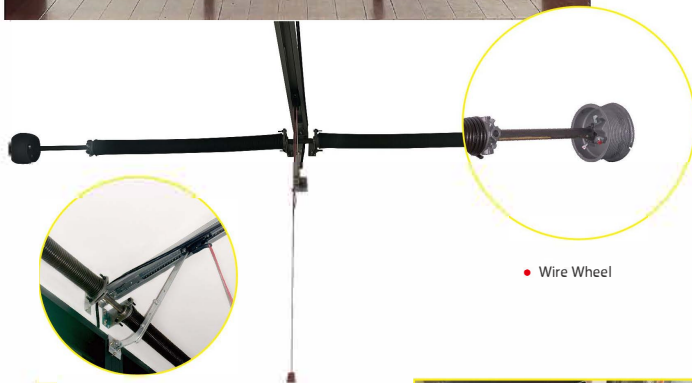

GARAGE DOOR

Aluminum glass garage door

Galvanized steel garage door

European-Style garage door

Frameless glass garage doors

• Wire Wheel

• Torsion Spring

• Center Hinge

• Bottom Bracket and Roller

GARAGE DOOR PRODUCT DATA

Product Data

Aluminum Thickness	2.0-2.5mm
Glass Panel	2483*541mm
Recommend Size	2488*2184mm
Wall Thickness	100mm/150mm
Standard Glass	Single 5mm/3mm+0.3pvb+3mm laminated glass
Hardware	China Brand