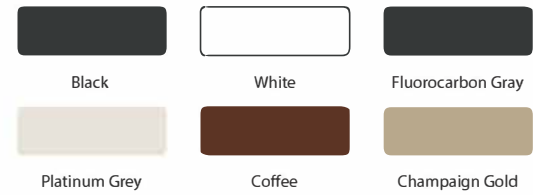

Optional Color