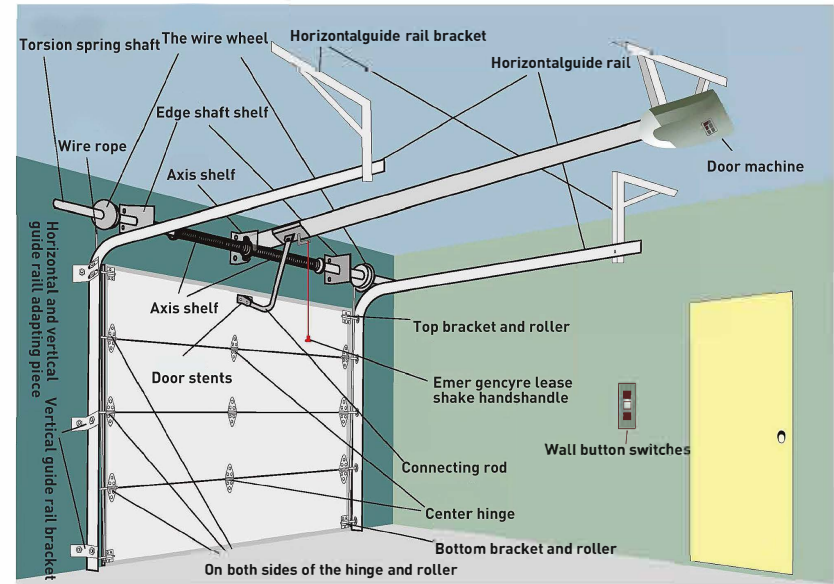

Galvanized steel garage door