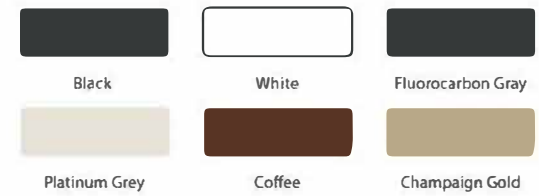

Optional Color