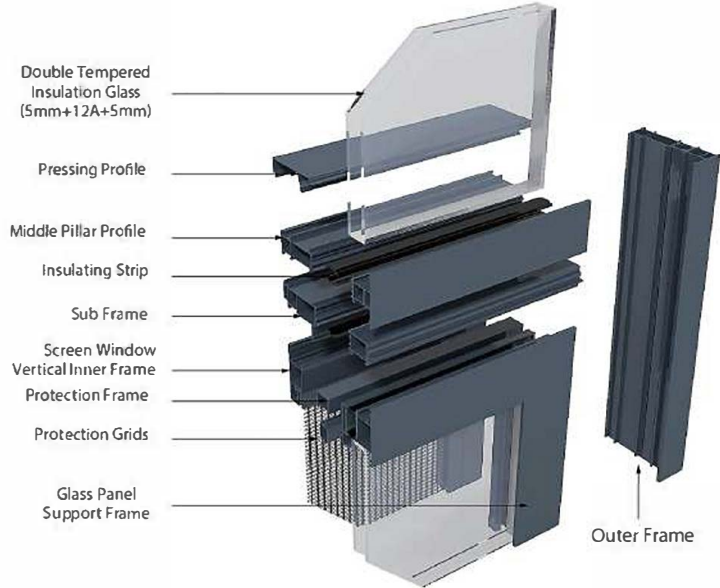

Hardware Configuration

D2 Arc Handle
(Gold / Silver / Black)

D1Y Handle
(Gold / Silver / Black)

Stainless steel 304
security mesh

 Optional color please see last page

122 SERIES THERMAL BREAK CASEMENT WINDOW