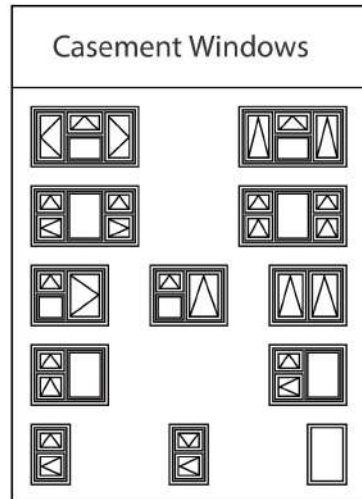

HIHAUS HOT SALE PRODUCTS

CURTAIN WALL

HIHAUS

HIHAUS HOT SALE PRODUCTS

OPENING MODE

HOT SALE PRODUCTS AVAILABLE COLORS

Optional Color

White