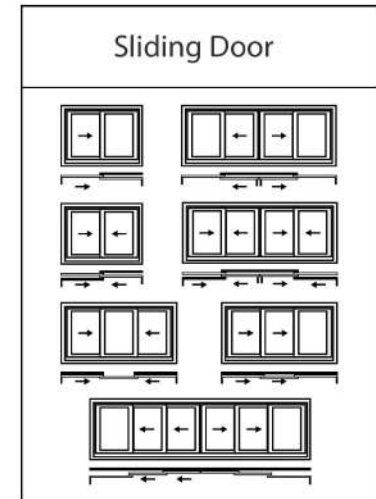

HIHAUS HOT SALE PRODUCTS

OPENING MODE