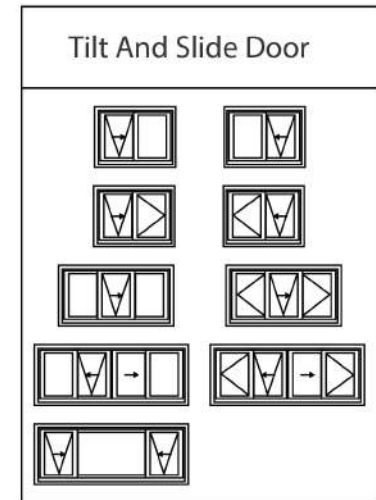

HIHAUS HOT SALE PRODUCTS

OPENING MODE