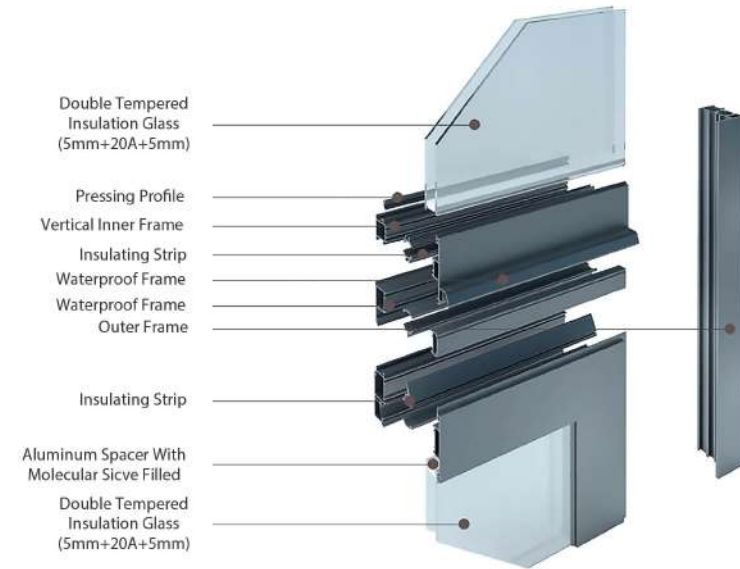

65 SERIES THERMAL BREAK

CASEMENT WINDOW

Product Data

Aluminum Thickness	1.6 mm
Glass Panel	78 x 66mm (Out Swing)(3 1/9 x 2 2/3 inch) 76 x 75mm (Tilt & Turn)(3 x 3inch)
Recommend Size	800 x 1500mm(31 1/2 x 59 inch)
Wall Thickness	65mm(2 5/9 inch)
Glass notch	38mm
Standard Glass	5mm + 20A + 5mm Double Clear Tempered Glass
Hardware	German Hoppe
Mosquito Net	304 Stainless Steel Net

Hardware Configuration

Optional color please see last page