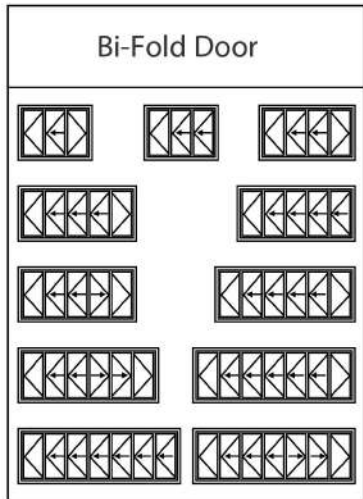

HIHAUS HOT SALE PRODUCTS

CURTAIN WALL

HIHAUS

HIHAUS HOT SALE PRODUCTS

OPENING MODE

HOT SALE PRODUCTS AVAILABLE COLORS

Optional Color

White