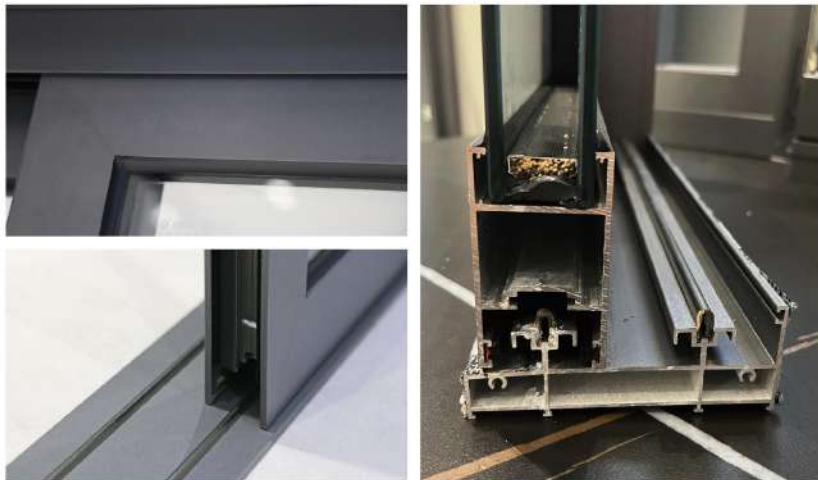

Hardware Configuration

Handle
(Gold / Silver / Black)

Hinge
(Gold / Silver / Black)

70 SERIES NON THERMAL BREAK

SLIDING DOOR

Product Data

Aluminum Thickness	1.6 - 1.8mm
Glass Panel	70 x 40.5mm (2 ³ / ₄ x 1 ³ / ₅ inch)
Recommend Size	1200 x 2800mm (47 ¹ / ₄ x 110 ¹ / ₄ inch)
Wall Thickness	105mm / 159mm (4 ¹ / ₈ / 6 ¹ / ₄ inch)
Glass notch	30mm
Standard Glass	5mm + 15A + 5mm
Hardware	China Brand
Mosquito Net	304 Stainless Steel Net