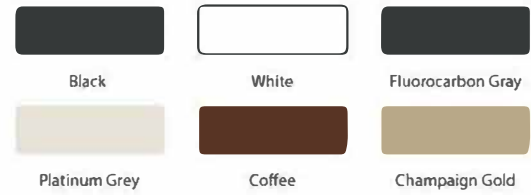

Optional Color

HIHAUS HOT SALE PRODUCTS

INTERIOR DOOR

Vertical fold up windows

Vertical pivot window

Double hung windows

Fix Louver

Picture window