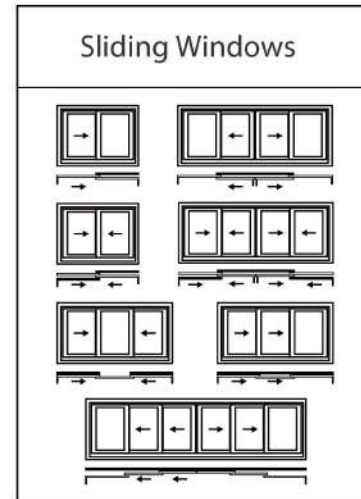

HIHAUS HOT SALE PRODUCTS

OPENING MODE