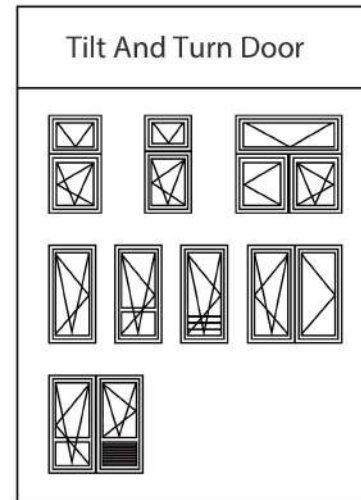

HIHAUS HOT SALE PRODUCTS

OPENING MODE