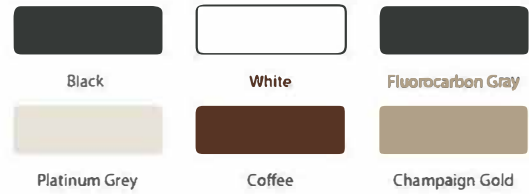

Optional Color