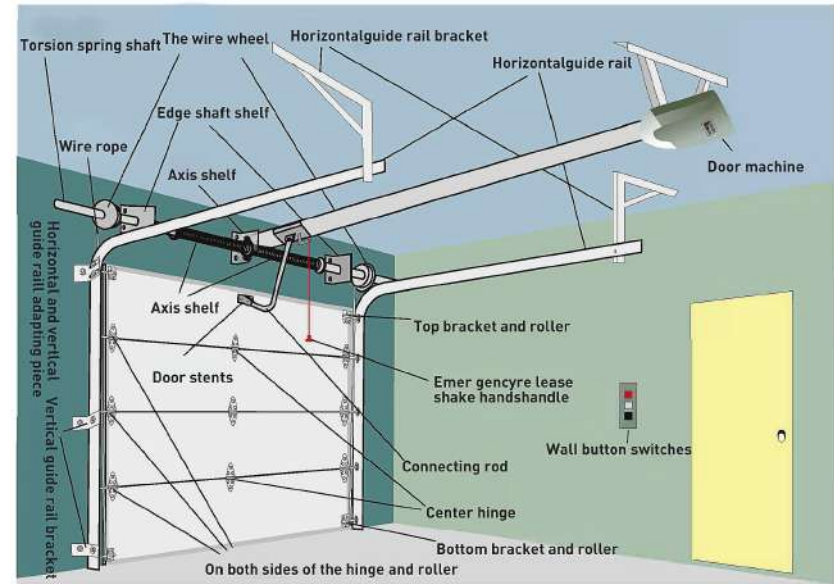

Frameless glass garage doors