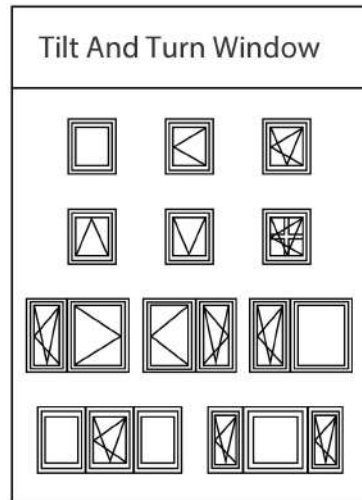

HIHAUS HOT SALE PRODUCTS

CURTAIN WALL

HIHAUS

HIHAUS HOT SALE PRODUCTS

OPENING MODE

HOT SALE PRODUCTS AVAILABLE COLORS

Optional Color

White