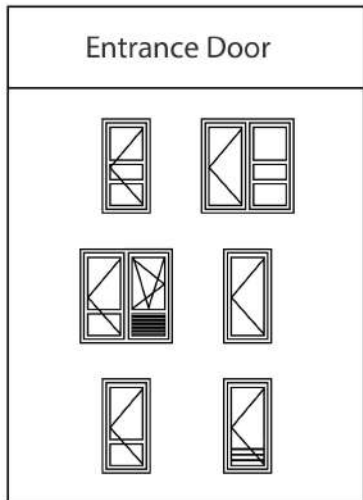

HIHAUS HOT SALE PRODUCTS

CURTAIN WALL

HIHAUS

HIHAUS HOT SALE PRODUCTS

OPENING MODE

HOT SALE PRODUCTS AVAILABLE COLORS

Optional Color

White