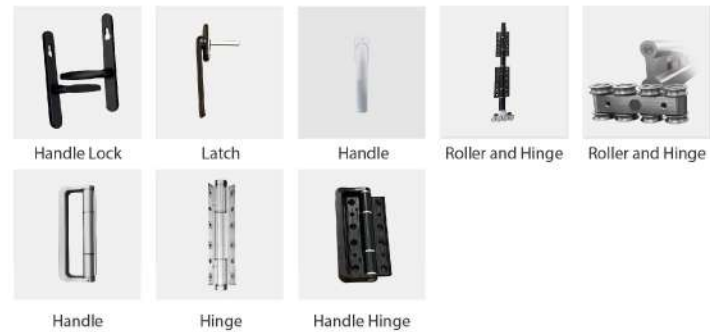

Product Data

Wall Thickness	120mm(4 5/8 inch)
Glass notch	42mm
Standard Glass	6+25A+6mm
Hardware	China brand
Mosquito Net	Optional
Open Way	Folding

Optional Color

Hardware Configuration

Door left Heavy Duty Strong Rollers