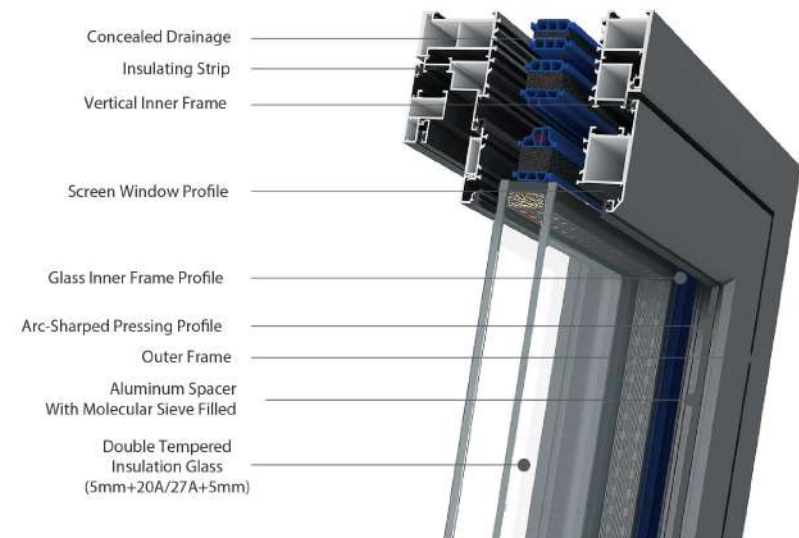

N100 SERIES THERMAL BREAK

TILT AND TURN WINDOW

Product Data

Aluminum Thickness	1.8mm
Glass Panel	41 x 66mm(1⁵/₈ x 2³/₅ inch)
Recommend Size	800 x 1500mm(31¹/₂ x 59 inch)
Wall Thickness	100mm
Glass notch	42mm
Standard Glass	5mm + 20A + 5mm
Hardware	German Hoppe
Mosquito Net	304 Stainless Steel Net

Hardware Configuration

Optional color please see last page