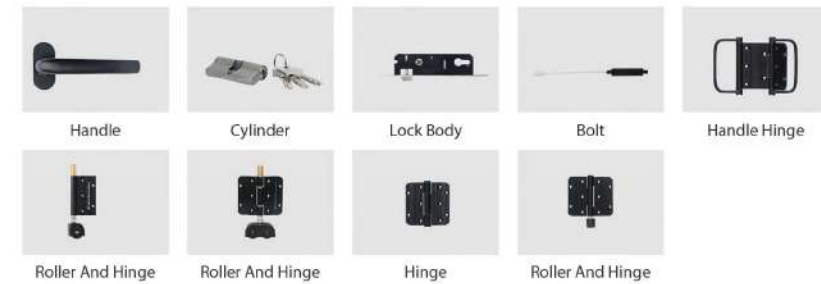

Hardware Configuration