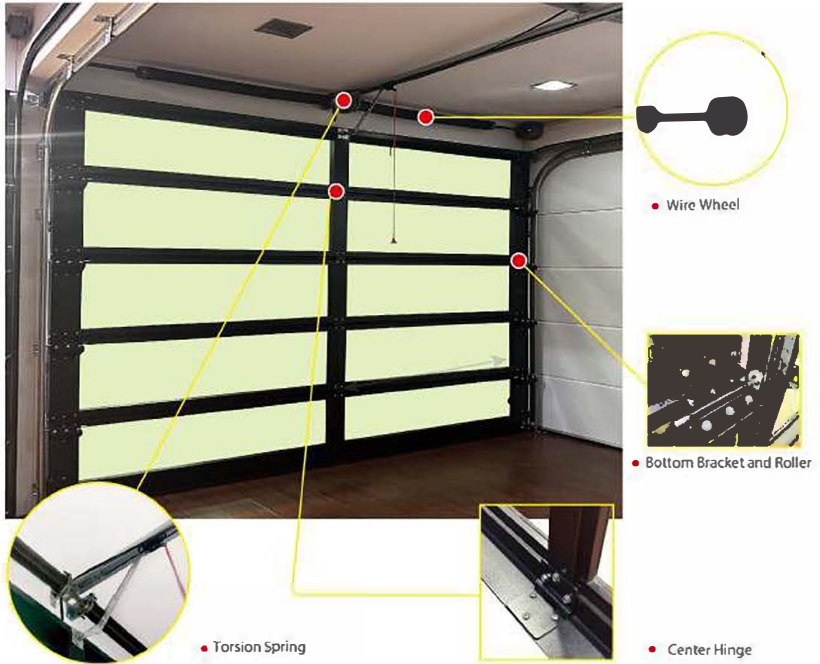

Product Data

Aluminum Thickness	2.5-3.0mm
Glass Panel	2483*541mm
Recommend Size	2488*2184mm
Wall Thickness	100mm/150mm
Standard Glass	Single 5mm /3mm+0.3pvb+3mm laminated glass
Hardware	China Brand

Optional Color