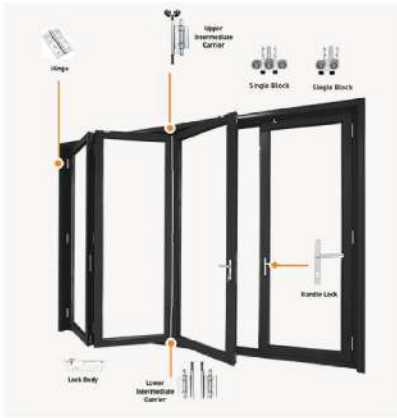

Hardware Configuration

Door left Heavy Duty Strong Rollers